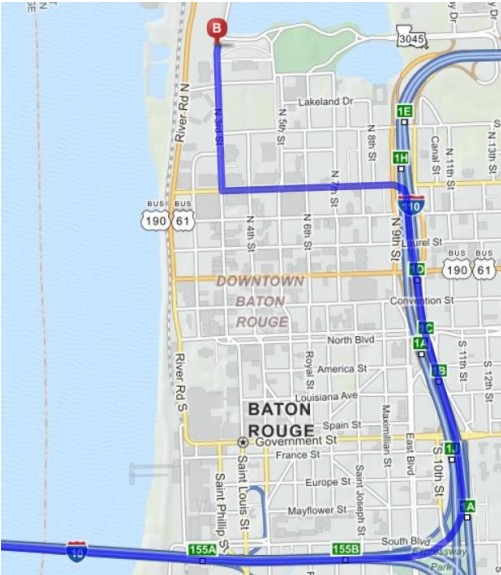

**CISD meeting in large conference room on 2<sup>nd</sup> floor of the Annex**

**From Lafayette to Capitol Annex**

Merge onto **I-110 N** via **EXIT 155B** on the **left**

Turn **right** onto **N 3rd St.**

**From New Orleans to Capitol Annex**

Take the **North St** exit, **EXIT 1D**, on the **left** toward **Capitol Park Downtown**

Parking lots near the Annex