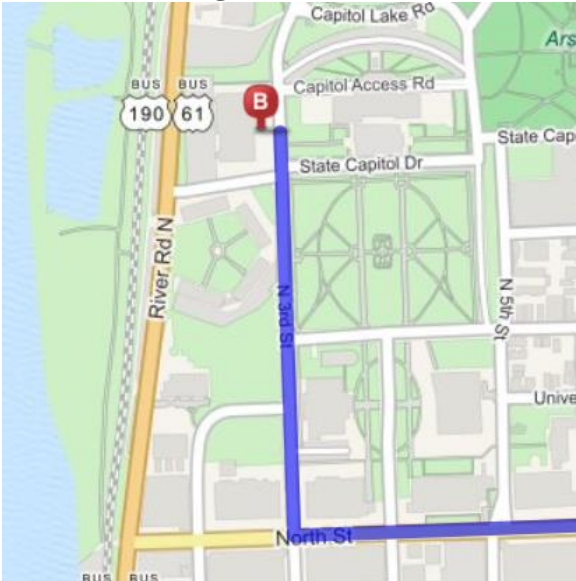

**CISD meeting in large conference room on 2<sup>nd</sup> floor of the Annex**

**From Lafayette to Capitol Annex**

Merge onto **I-110 N** via **EXIT 155B** on the **left**

Turn **right** onto **N 3rd St.**

**From New Orleans to Capitol Annex**

Take the **North St** exit, **EXIT 1D**, on the **left** toward **Capitol Park Downtown**

Parking lots near the Annex