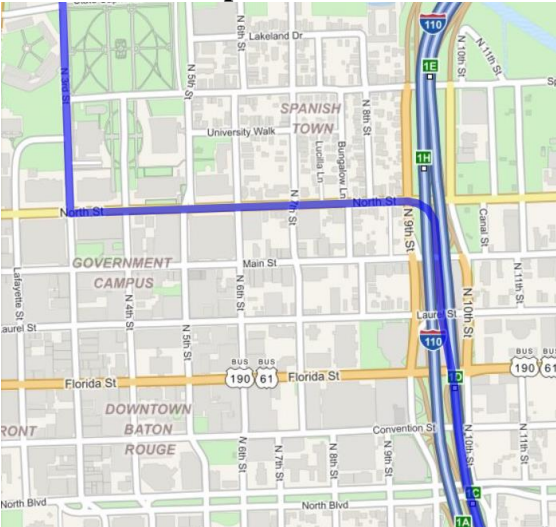

**CISD meeting in large conference room on 2<sup>nd</sup> floor of the Annex**

**From Lafayette to Capitol Annex**

Merge onto **I-110 N** via **EXIT 155B** on the **left**

Turn **right** onto **N 3rd St.**

**From New Orleans to Capitol Annex**

Take the **North St** exit, **EXIT 1D**, on the **left** toward **Capitol Park Downtown**

Parking lots near the Annex